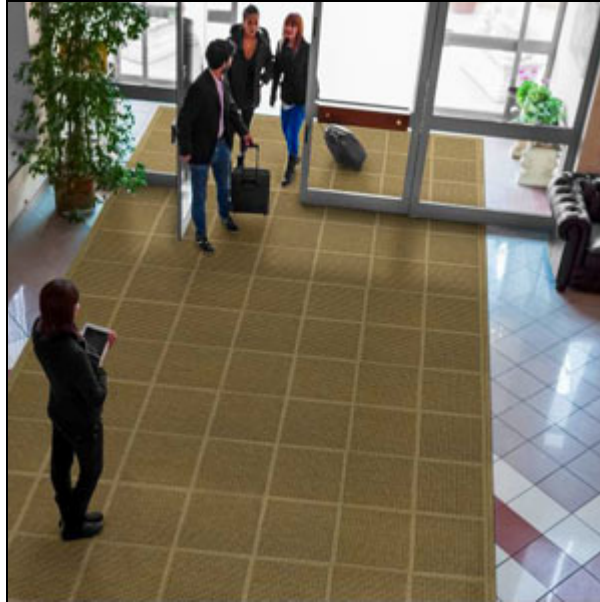

Waterhog Classic Modular Entrance Tiles

Waterhog Classic Modular Entrance Tiles combine the most popular entrance mats in the industry with an innovative interlocking tile design to be able to cover large areas and non-rectangular spaces. These waterhog modular tiles still have the raised square or "waffle" surface pattern to scrape dirt and debris from shoes along with attachable beveled borders for a clean, finished look.

- Waterhog modular entrance tiles can hold up to 1.5 gallons of water per square yard.
- The surface of these Waterhog floor tiles is made with an anti-static polypropylene material that dries quickly and will not fade or rot, making the Waterhog tiles an ideal entry mat tile for any application.
- To clean the Waterhog tiles, simply use a vacuum or extraction cleaning methods.
- Waterhog Classic mats have 20% recycled content.